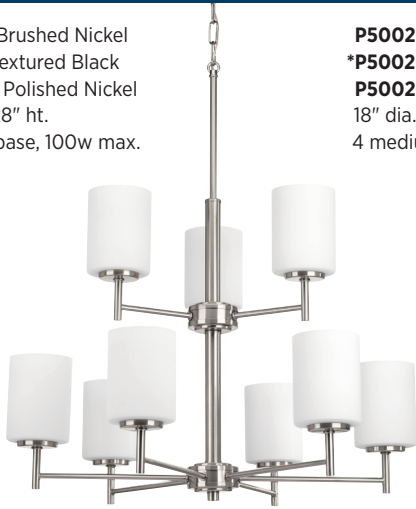

Replay

Etched white glass.

09 Brushed Nickel

31 Textured Black

104 Polished Nickel

***P4726-09** Brushed Nickel
P4726-31 Textured Black
P4726-104 Polished Nickel
25.5" dia., 28" ht.
9 medium base, 100w max.

P500206-09 Brushed Nickel
***P500206-31** Textured Black
P500206-104 Polished Nickel
18" dia., 31.75" ht.
4 medium base, 100w max.

P4319-09 Brushed Nickel
P4319-31 Textured Black
***P4319-104** Polished Nickel
21" dia., 20.12" ht.
5 medium base, 100w max.
Fixture can mount up or down

P4318-09 Brushed Nickel
***P4318-31** Textured Black
P4318-104 Polished Nickel
17" dia., 20.12" ht.
3 medium base, 100w max.
Fixture can mount up or down.

***P5170-09** Brushed Nickel
P5170-31 Textured Black
P5170-104 Polished Nickel
3.87" dia., 6.0625" ht.
1 medium base, 100w max.

Fixture can be installed as a pendant using included hardware.

P3423-09 Brushed Nickel
***P3423-31** Textured Black
P3423-104 Polished Nickel
14" dia., 5.75" ht.
2 medium base, 60w max.

***P2131-09** Brushed Nickel
P2131-31 Textured Black
P2131-104 Polished Nickel
5.12" W., 9.75" ht.
One medium base, 100w max.